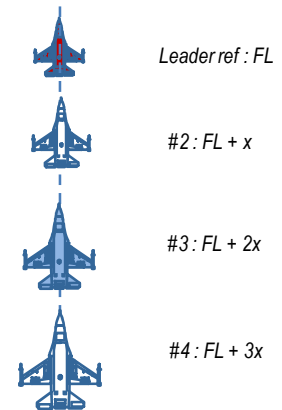

LADDER (Post-Hole / Grinder)

SIERRA LIMA